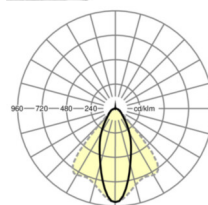

CHARACTERISTICS

Order number	18620306600
EAN number	4020863325948
Commodity code	94051190
Certification mark	IP 64, Protection class I, ENEC10 VDE, F, D, HACCP DIN10500/Food/IFS-application-related suitability/BRC, Indoor, CE
Impact resistance (IK rating)	IK03 (-20°C bis 35°C)
Ambient temperatur	ta -20°C to 35°C
Special properties	Ready for IoT
Warranty period	5 years
State funding programs	BEG - Federal funding for efficient buildings (valid only for Germany)

ELECTRICAL ENGINEERING

Controller	Electronic driver DALI2 (1 pcs.)
System output	53W
Mains voltage	230V/50Hz
Circuit breakers (inrush current)	13 pieces/B10, 21 pieces/B16, 21 pieces/C10, 35 pieces/C16
Energy efficiency class/light source	D

LIGHTING TECHNOLOGY

Placement	LED, Colour rendering/Light colour CRI ≥ 80 / 4000K
Colour tolerance (MacAdam)	3SDCM
Photobiological safety (Luminaire)	RG1
Nominal luminous flux	8239lm
LED service life	50000h L80/B10 (Tq 35°C)
Luminaire luminous efficiency	155lm/W
Beam angle	40° (C0) / 85° (C90)
UGR lat./long.	19.8 / 21.5

MECHANICS

Housing colour	traffic white RAL 9016
Dimensions (LxWxH/DxH)	1531mm x 55mm x 37mm
Weight (net)	1.9kg
Type of installation	Mounting rail system installation

Dimensions

L	1531 mm	Length
B	55 mm	Width
H	37 mm	Height

DEEP-LINK

<https://www.regiolum.de/en/article/18620306600>

Reference	LED 8000lm 840
ηLB	100 %
Φ ↓/↑	99 % / 1 %
UGR lat./long.	19.8 / 21.5